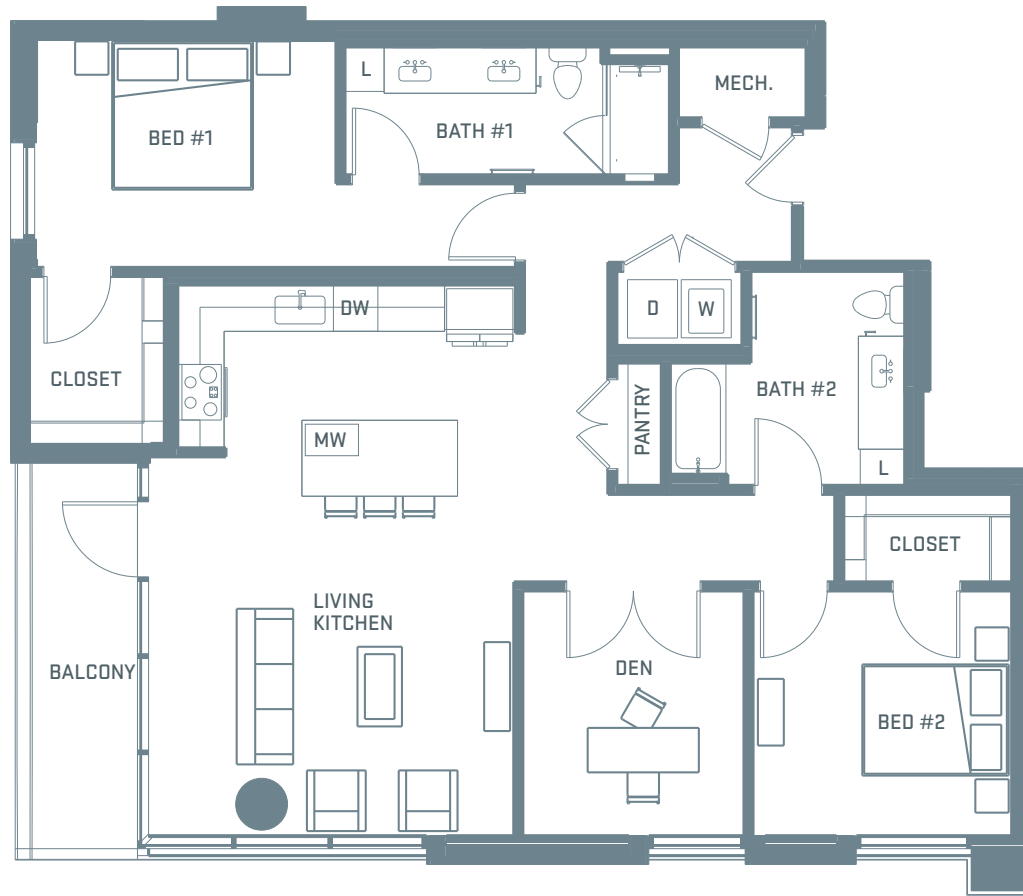

B9

2 Bed + Den | 2 Bath | 1,444 SF

Level 12 | Balcony 95 SF

Bedroom #1	13'5" x 10'1"
Bedroom #2	11'6" x 10'11"
Den	9'10" x 10'11"
Kitchen	15'1" x 9'5"
Living Room	16'5" x 15'3"
Balcony	5'6" x 17'9"

LADY BIRD LAKE